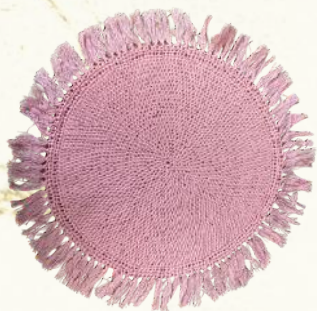

Macramé

MACRAME ROSA

PASTEL $45